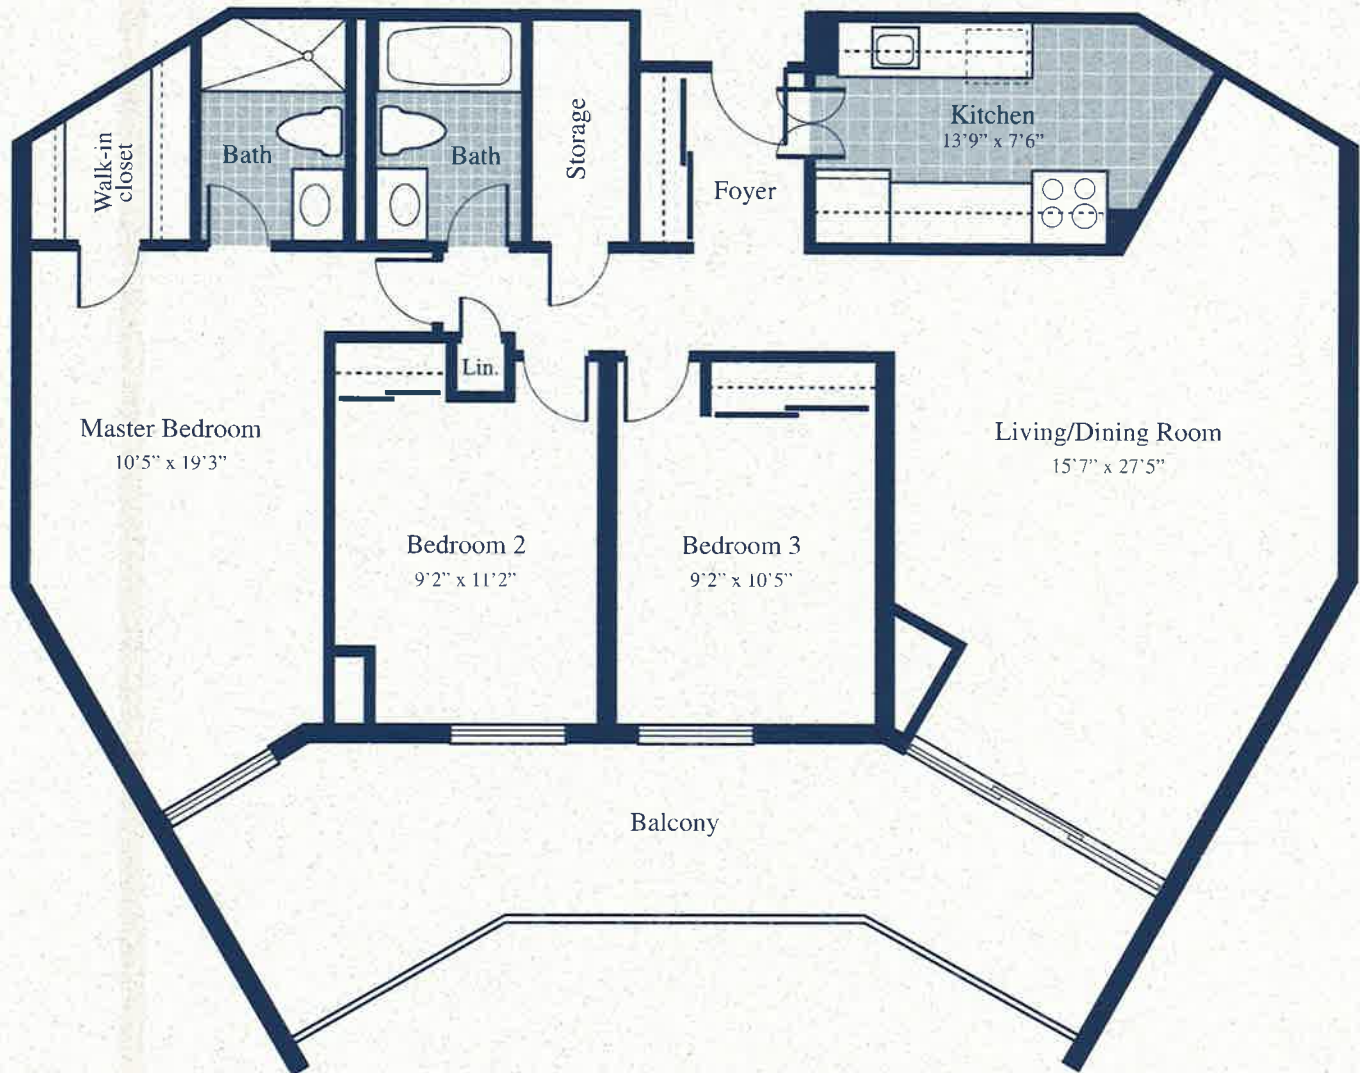

Forest Park Circle

A P A R T M E N T S

RENTAL OFFICE: 1850 RATHBURN ROAD EAST

TYPE C - THREE BEDROOM, 1 1/2 BATHS

1,102 Square Feet