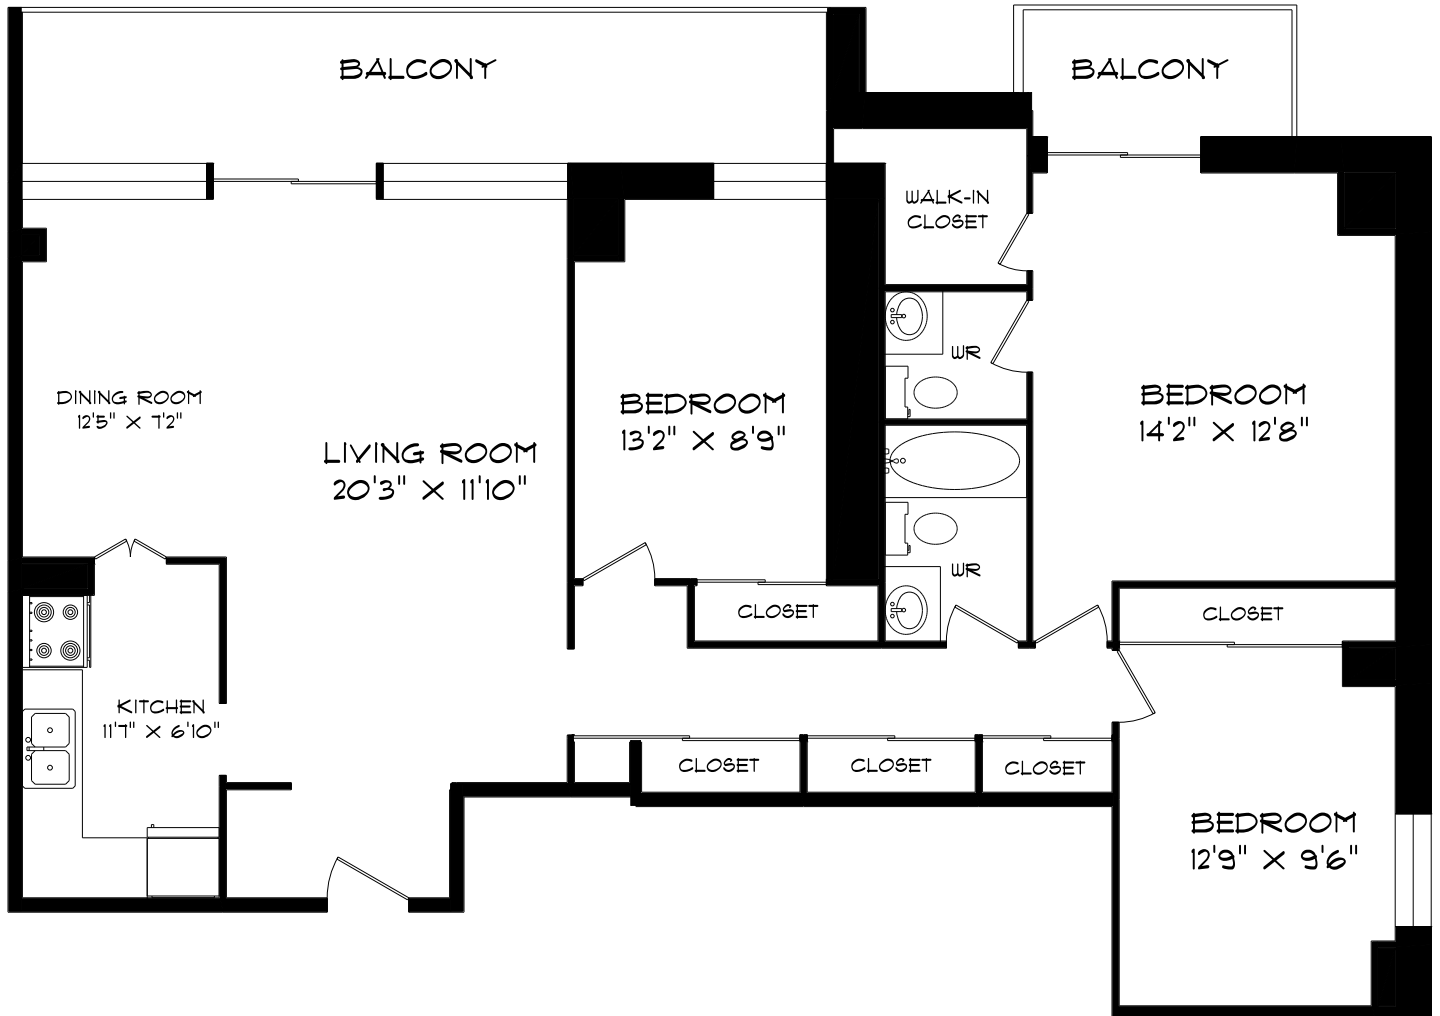

# 299 Glenlake Avenue TORONTO, ON

**LINE 01 - THREE BEDROOM  
1269 SQUARE FEET**