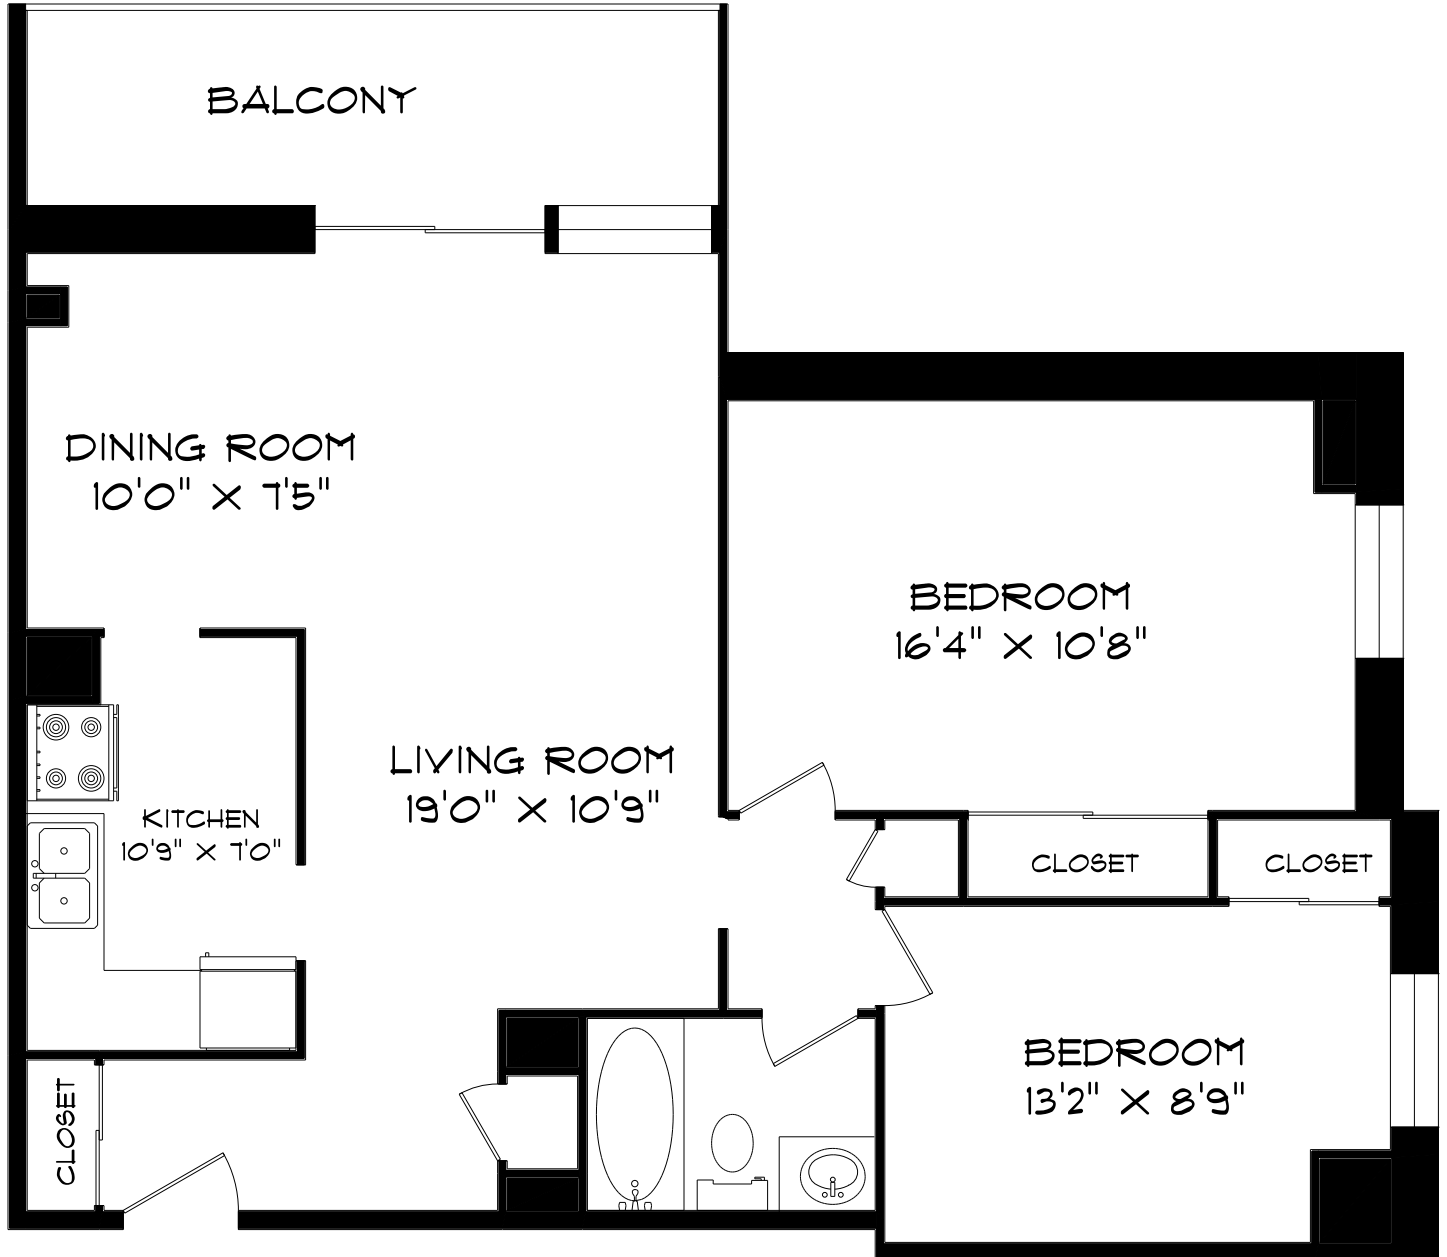

299 Glenlake Avenue
TORONTO, ON

LINE 06 - TWO BEDROOM
923 SQUARE FEET