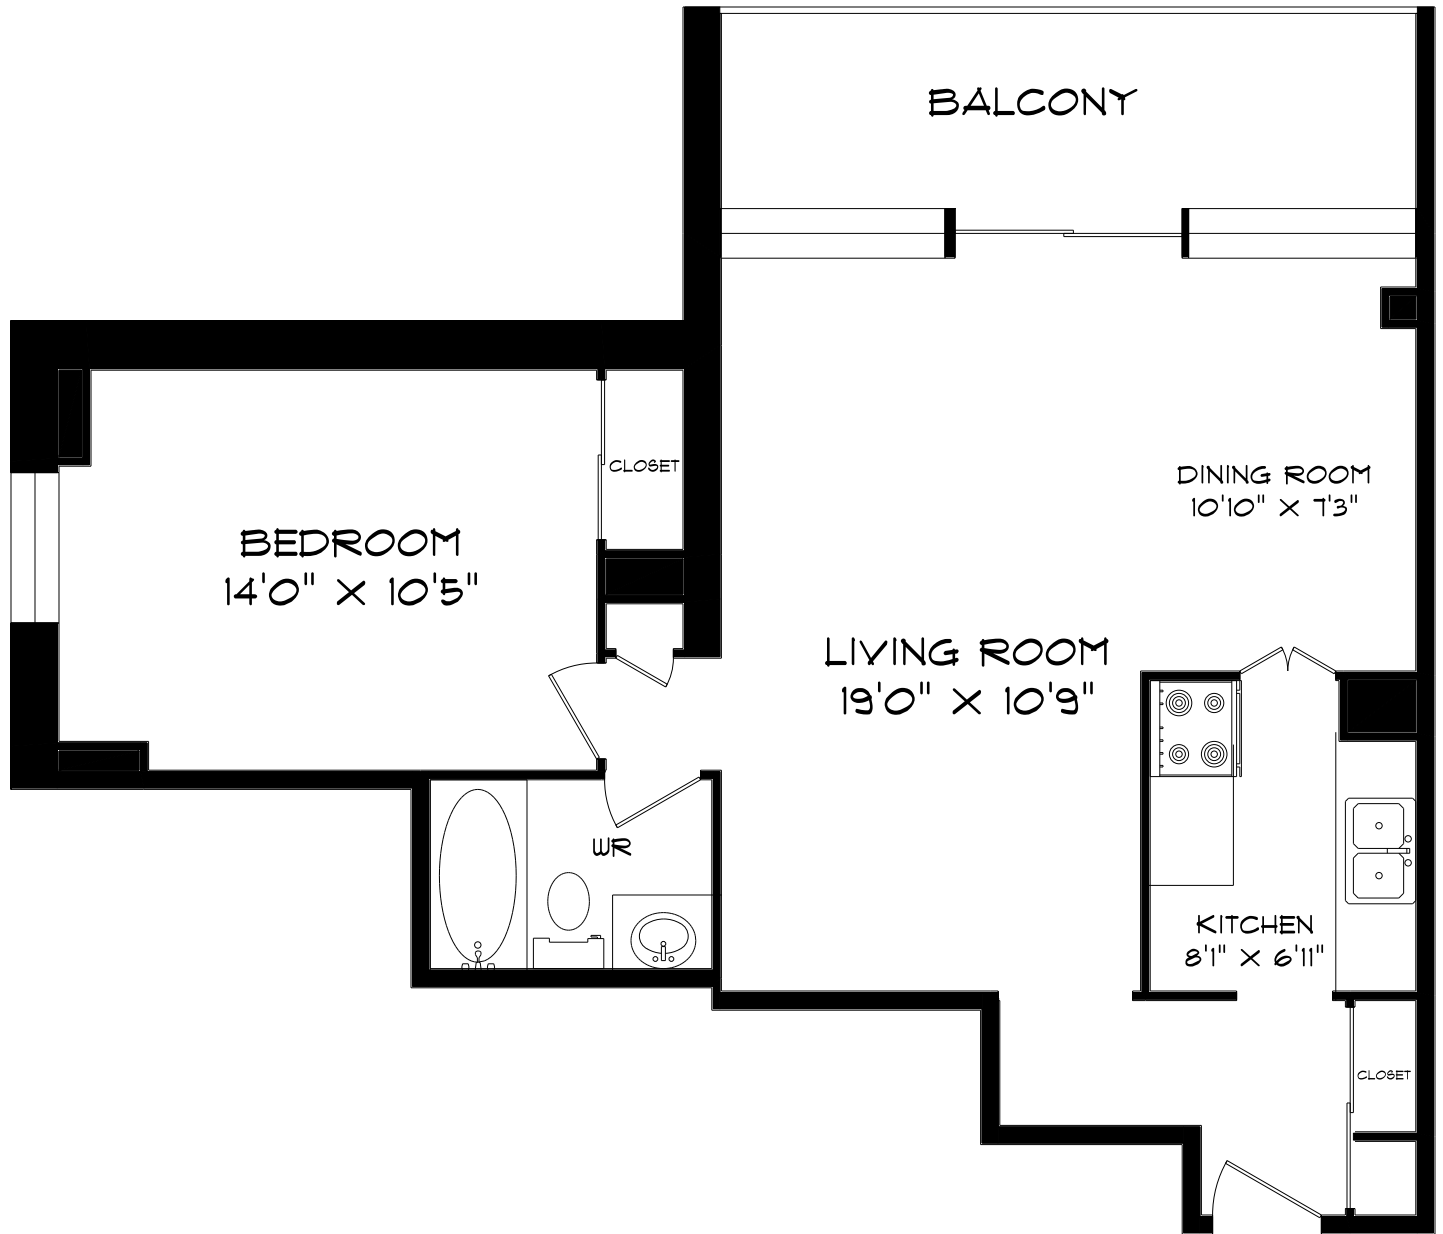

299 Glenlake Avenue
TORONTO, ON

LINE 04 - ONE BEDROOM
708 SQUARE FEET